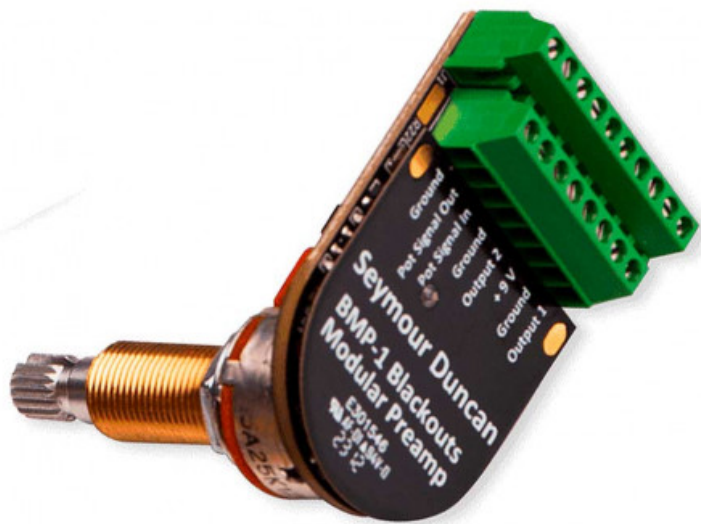

11807-20-STD BMP-1 BKOUTS MODULAR PRE STD POT

108,60 € tax included

Reference: 641539

11807-20-STD BMP-1 Bkouts Modular Pre Std Pot

11807-20-STD 11807-20-STD BMP-1 BKOUTS MODULAR PRE STD POT