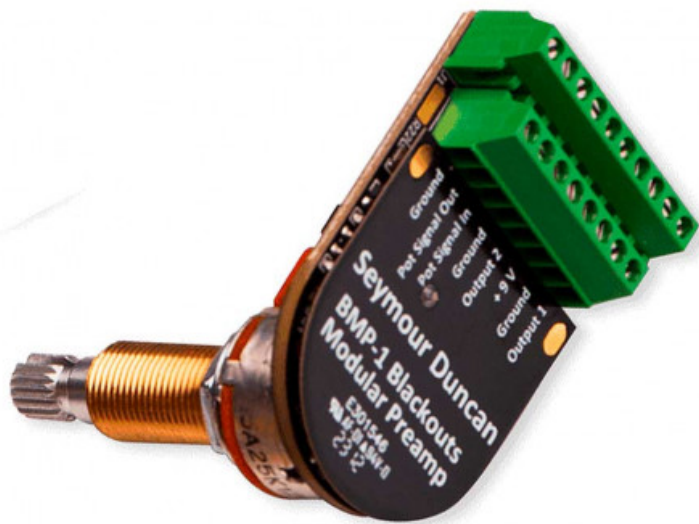

11807-20-STD BMP-1 BKOUTS MODULAR PRE STD POT

108,60 € tax included

Reference: 641539

11807-20-STD BMP-1 Bkouts Modular Pre Std Pot

11807-20-STD 11807-20-STD BMP-1 BKOUTS MODULAR PRE STD POT