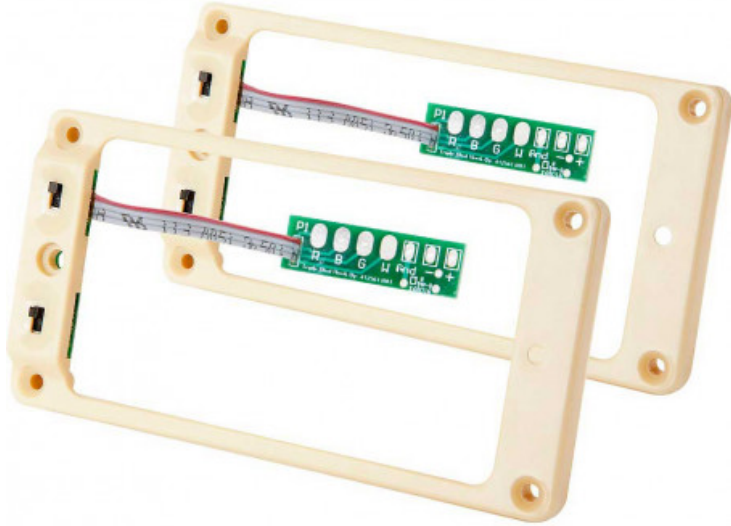

11806-02-CR TS-1S,TRIPLE SHOT,TB,SET,CR

85,60 € tax included

Reference: 641537

11806-02-CR TS-1s,Triple Shot,TB,Set,Cr

11806-02-CR 11806-02-CR TS-1S,TRIPLE SHOT,TB,SET,CR