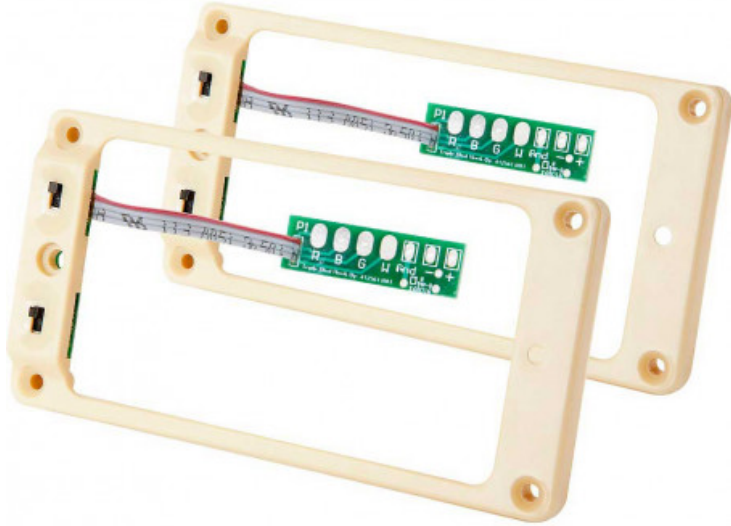

11806-02-CR TS-1S,TRIPLE SHOT,TB,SET,CR

**85,60 € tax included**

Reference: 641537

11806-02-CR TS-1s,Triple Shot,TB,Set,Cr

11806-02-CR 11806-02-CR TS-1S,TRIPLE SHOT,TB,SET,CR