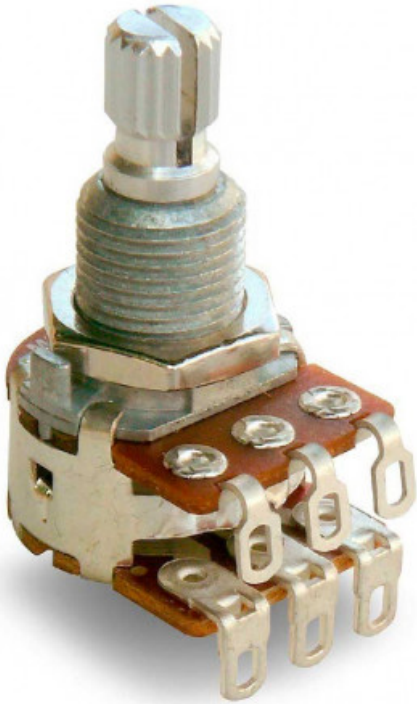

323012-104 100K TONE CONTROL

**8,30 € tax included**

Reference: 641525

323012-104 100K TONE CONTROL

323012-104 323012-104 100K TONE CONTROL