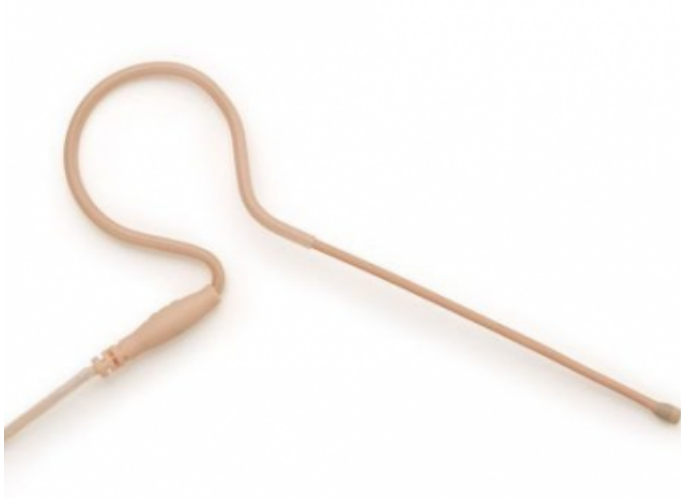

POINT SOURCE CO-6-KIT-SH-BE EARSET OMNI FLEX BOOM

**479,00 € tax included**

Reference: PSCO6KITSHBE

POINT SOURCE CO-6-KIT-SH-BE EARSET OMNI  
FLEX BOOM