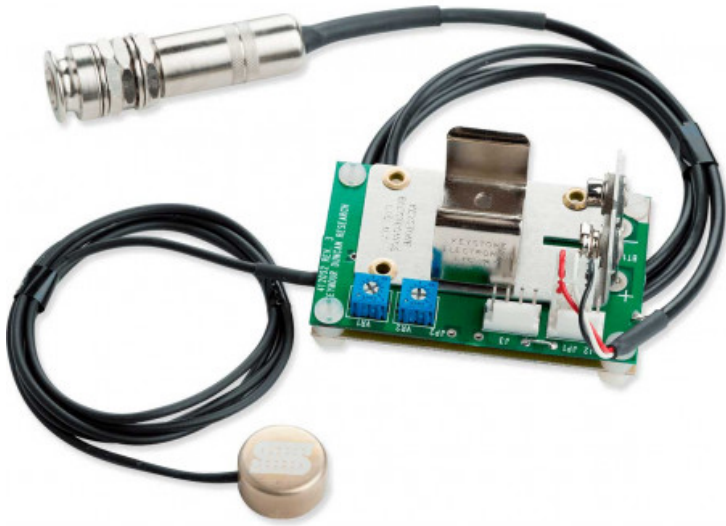

## OVERTURE

**361,10 € tax included**

Reference: 641474

Overture

12500-01 A ceramic accelerometer and custom preamp allow you to amplify the natural timbre of your guitar with great clarity, and minimal coloration. The Overture picks up the warmth and character of your instrument with startling clarity and accuracy, preserving its natural acoustic sound for live performance and direct-recording applications. The ceramic accelerometer is a very small and light device that is mounted to your guitars top and senses the complex vibrations of your guitar. Combined with our preamp, which is slightly larger than a 9 volt battery, get excellent dynamics and a very wide frequency response. This is a great pickup for percussive players and it works well for steel or nylon string instruments.