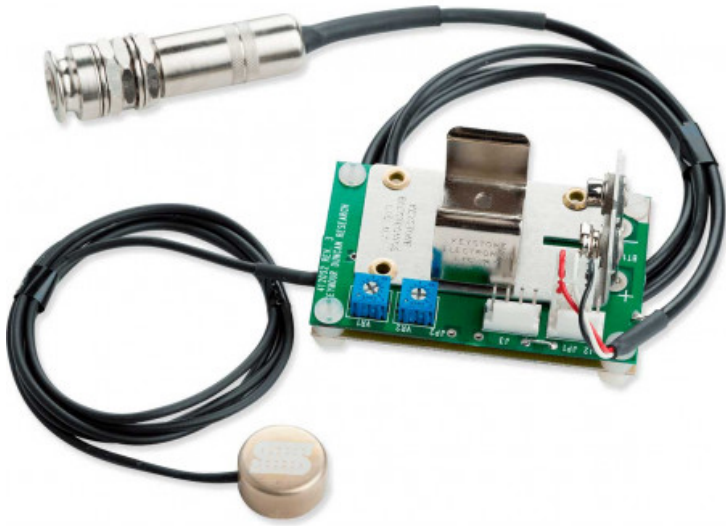

OVERTURE

361,10 € tax included

Reference: 641474

Overture

12500-01 A ceramic accelerometer and custom preamp allow you to amplify the natural timbre of your guitar with great clarity, and minimal coloration. The Overture picks up the warmth and character of your instrument with startling clarity and accuracy, preserving its natural acoustic sound for live performance and direct-recording applications. The ceramic accelerometer is a very small and light device that is mounted to your guitars top and senses the complex vibrations of your guitar. Combined with our preamp, which is slightly larger than a 9 volt battery, get excellent dynamics and a very wide frequency response. This is a great pickup for percussive players and it works well for steel or nylon string instruments.