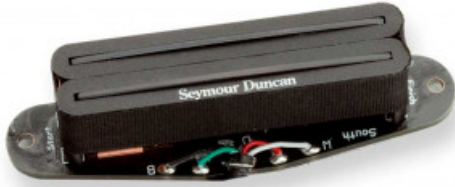

SET STHR1, HOT RAILS FOR TELE

267,90 € tax included

Reference: 641268

Set STHR1, Hot Rails for Tele

11208-03 Tele-sized dual blade humbucker pickups that will transform your Telecaster into a high output rocker. The Hot Rails for Tele single coil sized humbucker pickups will transform your Telecaster into a fire breathing beast with an unapologetic, mean sound that's got the power of a set of full-sized high-output humbuckers. The lead pickup features a powerful ceramic magnet, dual steel blades, and over wound coils that combine to provide a raw, heavy tone with amazing sustain. The rich midrange harmonics and tight low end give it a crunch that makes this pickup great for all types of rock and metal. The matching Hot Rails Tele Rhythm pickup fights back with full, warm humbucker tone in a size that drops right into your stock pickup slot. It delivers smooth tone for rhythm playing, and fat single notes for lead work. Hand built in Santa Barbara, CA, the Hot Rails Tele pickups are drop-in replacements for American Standard Fender Telecaster-sized pickup routes. Come with 4-conductor lead wire for multiple wiring options and are wax potted for squeal free operation.