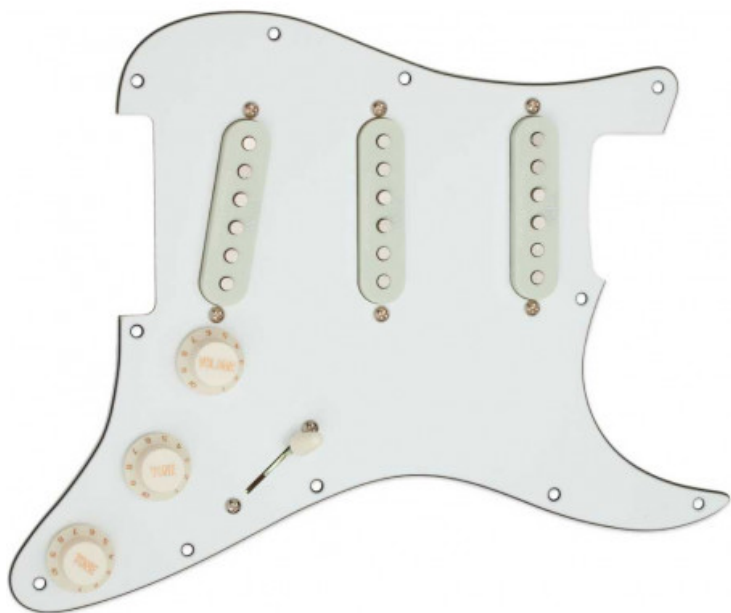

STKS10PGD YJM FURY PG ASSY, OW

420,10 € tax included

Reference: 641192

STKS10PGD YJM FURY PG Assy, OW

11203-33-OW-PGD This fully loaded Strat pickguard was spec'd out by Yngwie himself to ensure that with this setup your Strat will deliver The Fury. The YJM Fury Loaded strat pickguard is ready to drop-in to your Stratocaster with an 11 screw-hole USA pattern. This prewired setup includes a calibrated set of the YJM Fury signature pickups, and the high-speed no-lube YJM volume potentiometer that meets Yngwie's demands for speed and responsiveness. These handmade pickups are built and loaded into the pickguards in Santa Barbara, CA. The bridge model is designed to handle Yngwie's chordal onslaught, and it delivers a precise, articulate response that has just the right amount of high end without sounding harsh or brittle. The bridge model is wound hotter to provide better balance with the neck & middle pickups. The neck and middle model is designed to bring out the balance of Yngwie's fluid left-hand technique with his broad mix of right-hand pick attack for a tone that is sweet and smooth. There is just the right amount of high end to make this pickup extremely articulate, and especially responsive to dynamics. Back in the 80s we patented a special bottom coil that actually injects negative hum into the pickup circuit and at the end of the production process, and we fine tune each pickup for maximum noise cancelation. You get all of the great qualities a classic Strat pickup, and none of the hum with our Stack pickups.