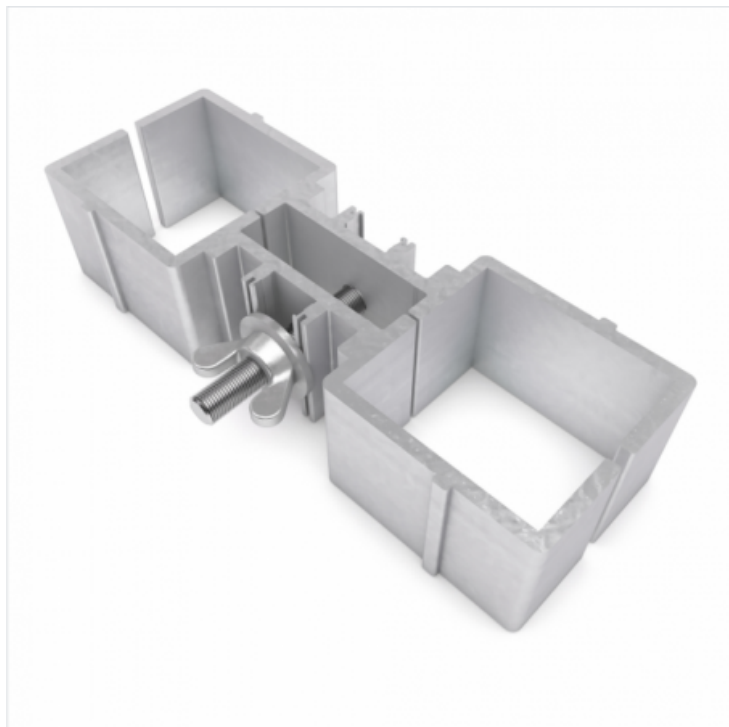

SHOWGEAR MAMMOTH TWO LEG CLAMP

11,50 € tax included

Reference: SH70658

SHOWGEAR MAMMOTH TWO LEG CLAMP

Morsetto per gambe Mammut Dex dedicato, adatto per 2 gambe