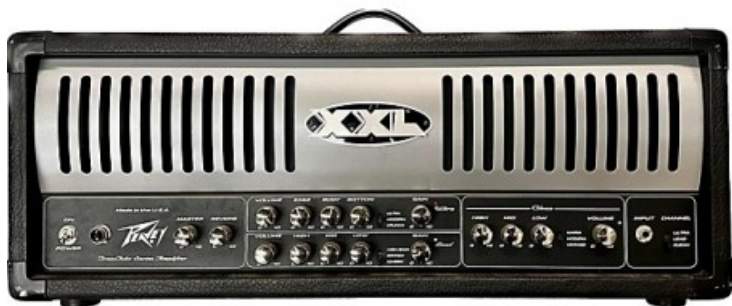

PEAVEY XXL TRANSTUBE HEAD

699,00 € tax included

Reference: PEXXLHEAD

PEAVEY XXL TRANSTUBE HEAD

PEAVEY XXL TRANSTUBE HEAD

The XXL is the culmination of nearly a decade of refinements and tweaks to Peavey's innovative TransTube® vacuum tube emulation circuitry. The result is a monster of an amplifier capable of accurately reproducing tons of the hottest tube amp tones imaginable... past and present. With the XXL, you will have all the tools to break all the rules!

Caratteristiche:

- 3 fully independent channels
- Bottom, body, and edge active EQ on ultra channel
- 3-band passive EQ on clean and lead channels
- 3-position EQ and gain voicing switches on each channel
- 100 watts RMS into 4, 8, or 16 Ohms (selectable impedance)
- Power level switch for 25-watt, 50-watt, or 100-watt operation
- Power amp damping switch (tight, medium, loose)
- Footswitchable effects loop with effects level switch
- Preamp out / power amp in patching jacks
- Reverb
- Master volume
- 3-button footswitch included
- Classic jeweled pilot light
- Chrome plated brass control knobs