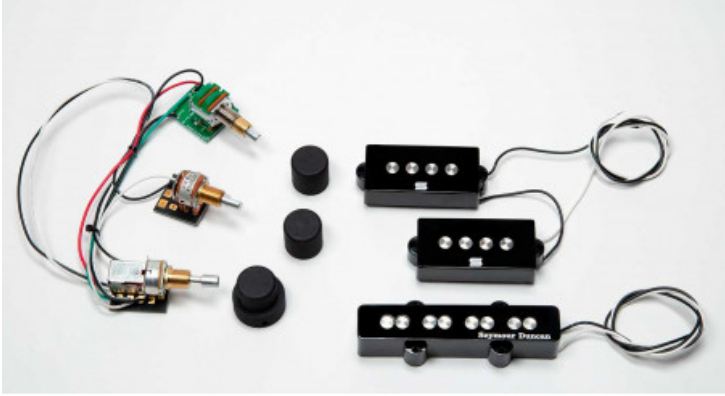

## REX BROWN SIGNATURE PJ SET

**361,10 € tax included**

Reference: 640385

Rex Brown Signature PJ Set

11402-58 A perfect pairing of massive sounding Quarter Pound pickups and our most aggressive bass pre-amp to deliver bass tone as versatile as it is crushing. The man who held down the low-end in Pantera knows bass tone. Nowadays, Rex's style runs the gamut from soulful blues-based rock, to the rib-cage rattling metal he's so well known for. Rex recently fell in love with our Quarter Pound PJ set, but also wanted the power and versatility of our most aggressive active pre-amp and EQ, and the ability to quickly and easily engage it with a push/push volume pot...the Rex Brown Quarter Pound PJ System was born!