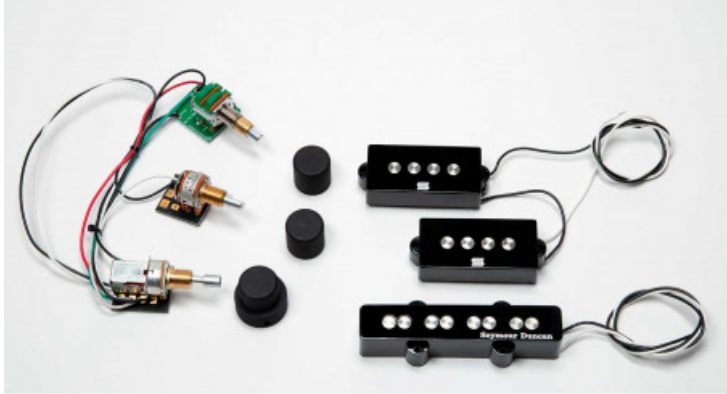

## REX BROWN SIGNATURE PJ SET

**361,10 € tax included**

Reference: 640385

Rex Brown Signature PJ Set

11402-58 A perfect pairing of massive sounding Quarter Pound pickups and our most aggressive bass pre-amp to deliver bass tone as versatile as it is crushing. The man who held down the low-end in Pantera knows bass tone. Nowadays, Rex's style runs the gamut from soulful blues-based rock, to the rib-cage rattling metal he's so well known for. Rex recently fell in love with our Quarter Pound PJ set, but also wanted the power and versatility of our most aggressive active pre-amp and EQ, and the ability to quickly and easily engage it with a push/push volume pot...the Rex Brown Quarter Pound PJ System was born!