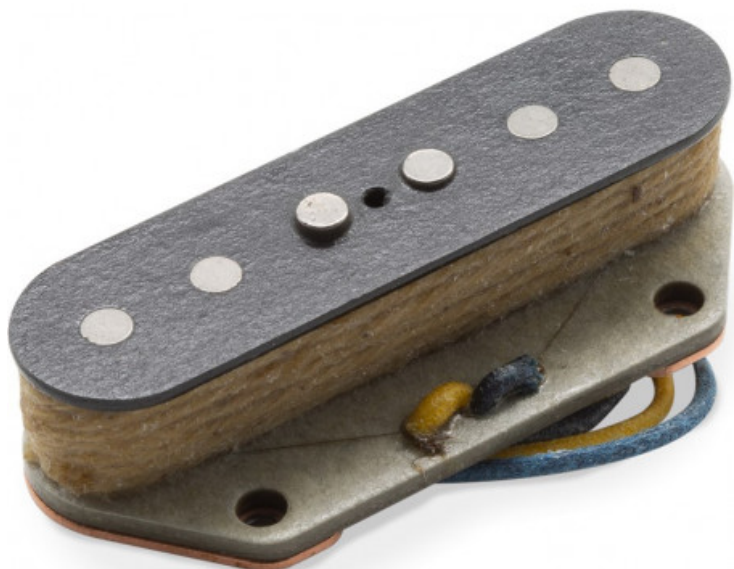

BRAD PAISLEY LA BREA TELE BRIDG

118,00 € tax included

Reference: 640286

Brad Paisley La Brea Tele Bridg

11201-08 BRAD PAISLEY LA BREA TELE BRIDG