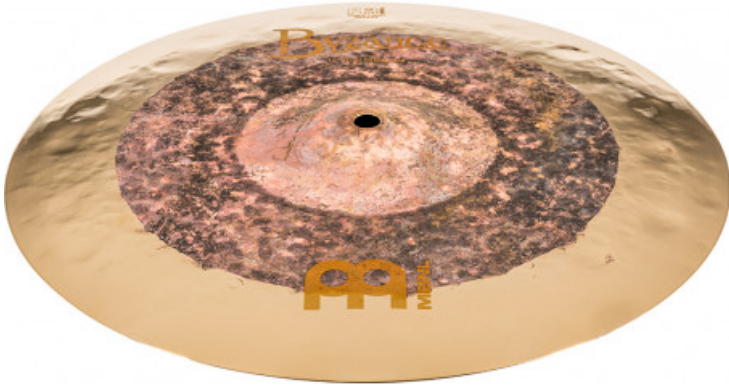

B14DUH

496,40 € tax included

Reference: 639449

B14DUH

B14DUH HIHAT 14 BYZANCE DUAL