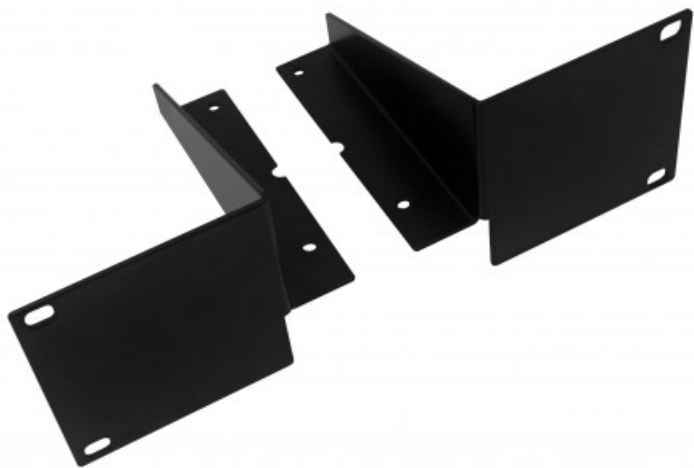

RACKMOUNT PEDALBABY 100

24,40 € tax included

Reference: 636960

RackMount PedalBaby 100

Rackmount per Pedal Baby 100.