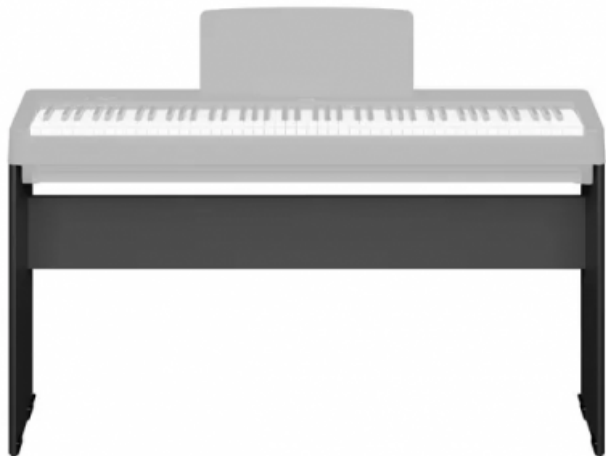

YAMAHA L100 KEYBOARD STAND P-145 - BLACK

99,00 € tax included

Reference: YAL100B

YAMAHA L100 KEYBOARD STAND P-145 - BLACK