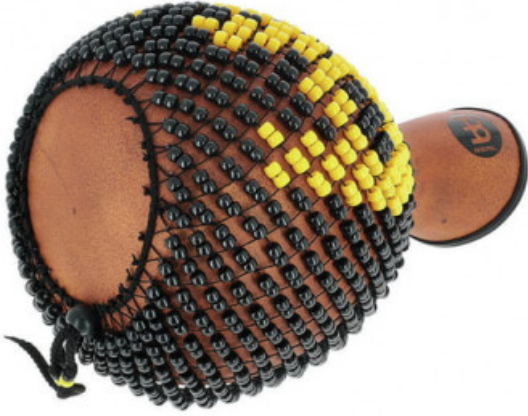

SHR-BR

87,70 € tax included

Reference: 623080

SHR-BR

'Shekere in premium fiberglass, finitura "Brown".'