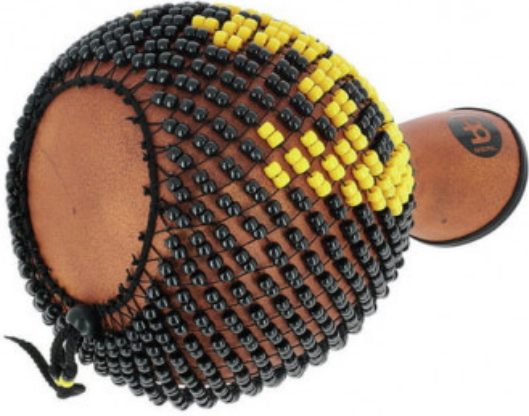

SHR-BR

87,70 € tax included

Reference: 623080

SHR-BR

'Shekere in premium fiberglass, finitura "Brown".'