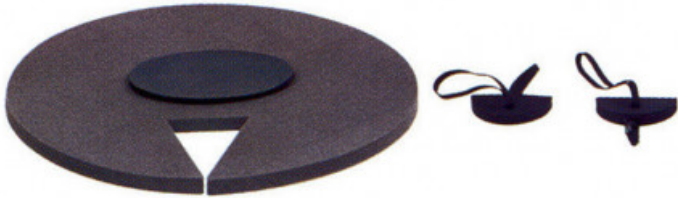

DF20-BD

22,20 € tax included

Reference: 621929

DF20-BD

'Sordina in gomma/Allenatore DF 20BD per cassa 20"•'