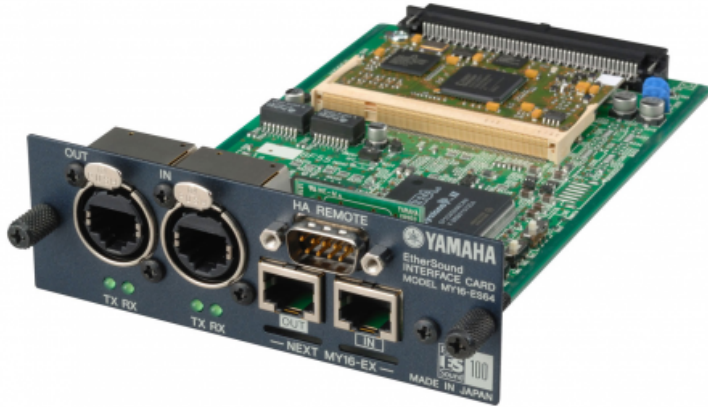

YAMAHA MY16-ES64 SCHEDA MINI YGDAI 16IN/ OUT ETHERSOUND - USATO

799,00 € tax included

Reference: UYAMY16ES64

YAMAHA MY16-ES64 SCHEDA MINI YGDAI 16IN/
OUT ETHERSOUND - USATO

Scheda Mini YGDAI 16 IN / OUT formato Ethersound

16-Channel EtherSound Network I/O Card

Mini-YGDAI cards make it easy to add I/O in a wide variety of audio and network formats to Yamaha digital mixing consoles, processors, and power amps that are equipped with compatible card slots. Mini-YGDAI cards can give your system the most up-to-date capabilities for any application.

Features

24bit resolution, 16-in/16-out EtherSound (ES100) interface (8-in/8-out at 96kHz)

Expandable to up to 64-in/64-out with MY16-EX expansion cards

2x etherCON CAT5 connectors for EtherSound I/O, 1x D-sub 9 pin connector for RS232-C, 2x RJ-45 connectors for MY16-EX connection