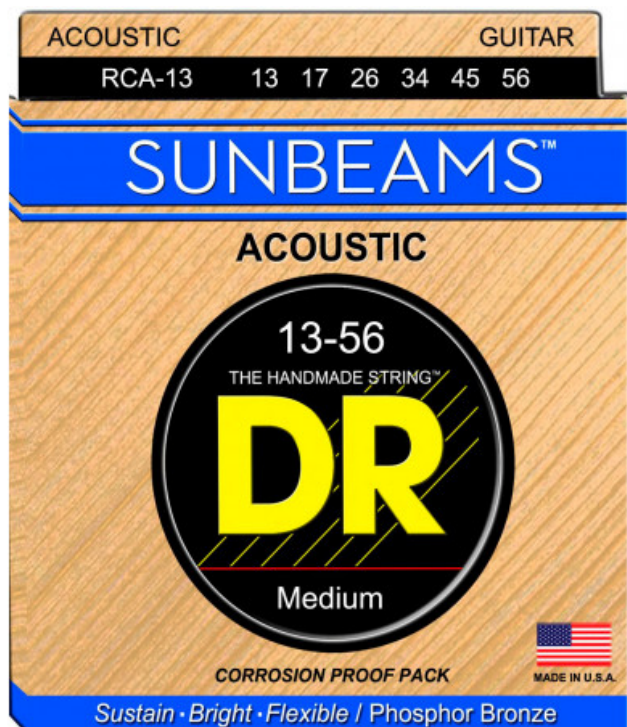

## RCA-13 SUNBEAM

10,70 € tax included

Reference: 057703

RCA-13 Sunbeam

Phosphor Bronze Acoustic Guitar Strings wound on Round Cores. Fingerstyle. Medium. 13-17-26-34-45-56.