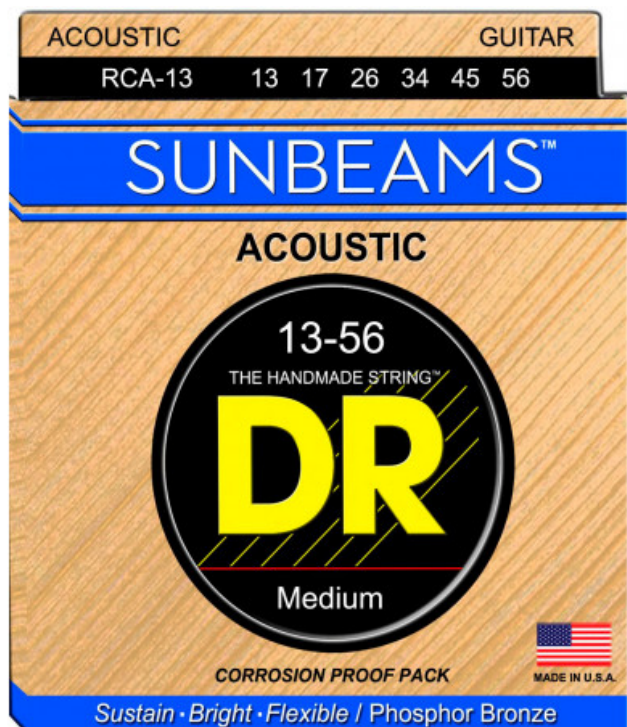

RCA-13 SUNBEAM

10,70 € tax included

Reference: 057703

RCA-13 Sunbeam

Phosphor Bronze Acoustic Guitar Strings wound on Round Cores. Fingerstyle. Medium. 13-17-26-34-45-56.