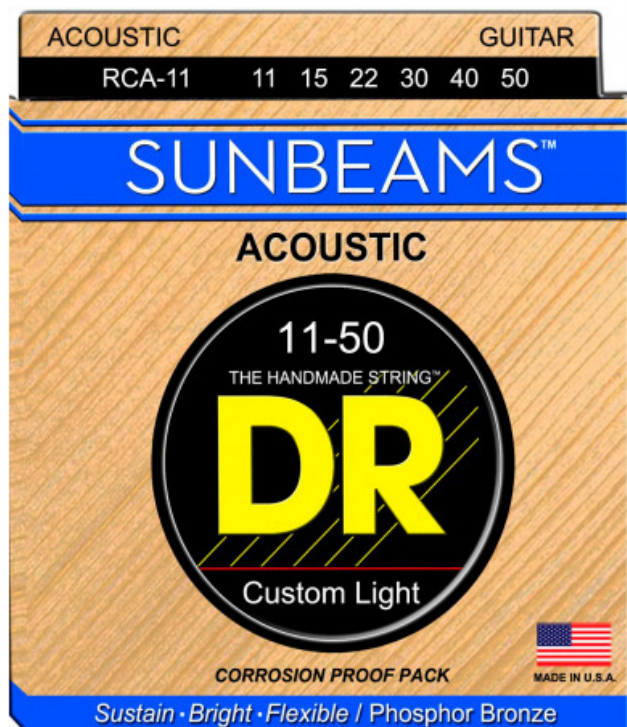

RCA-11 SUNBEAM

10,70 € tax included

Reference: 057700

RCA-11 Sunbeam

Phosphor Bronze Acoustic Guitar Strings wound on Round Cores. Fingerstyle. Custom Light. 11-15-22-30-40-50.