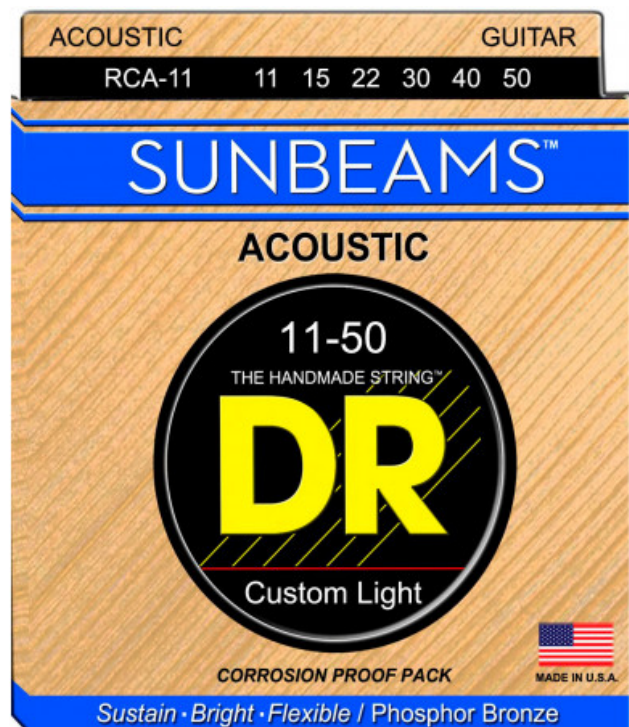

RCA-11 SUNBEAM

10,70 € tax included

Reference: 057700

RCA-11 Sunbeam

Phosphor Bronze Acoustic Guitar Strings wound on Round Cores. Fingerstyle. Custom Light. 11-15-22-30-40-50.