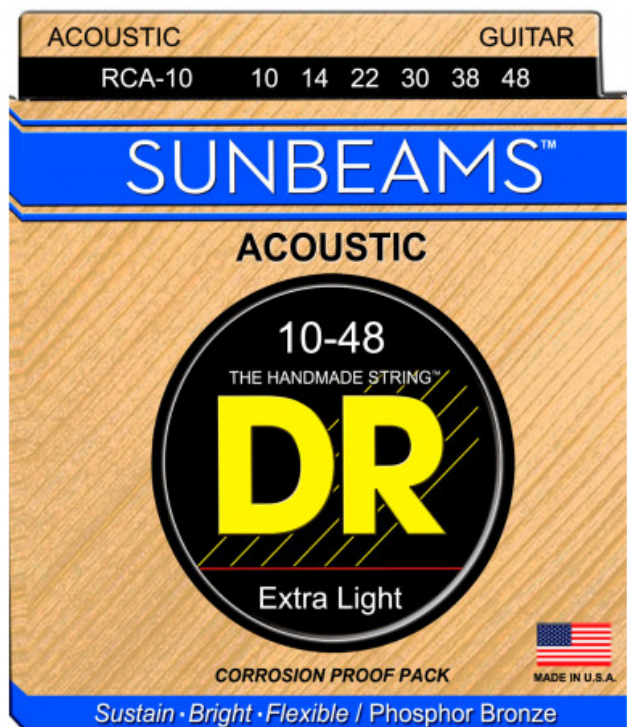

RCA-10 SUNBEAM

10,70 € tax included

Reference: 057696

RCA-10 Sunbeam

Phosphor Bronze Acoustic Guitar Strings wound on Round Cores. Fingerstyle. Extra Light. 10-14-22-30-38-48.