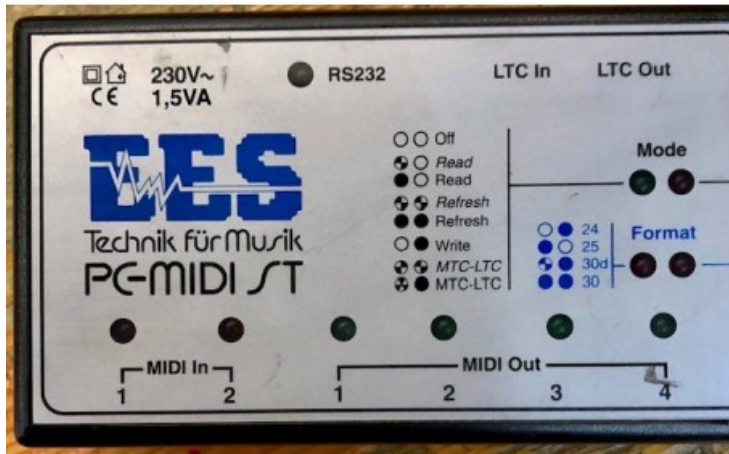

## EES PC-MIDI-ST INTERFACCIA

50,00 € tax included

Reference: EEPCMIDIST

EES PC-MIDI-ST INTERFACCIA 2x MIDI-IN / 4x MIDI  
OUT

## EES PC-MIDI-ST INTERFACCIA

Conessioni :

2x MIDI-IN

4x MIDI OUT

LTC in

LTC out

RS-232