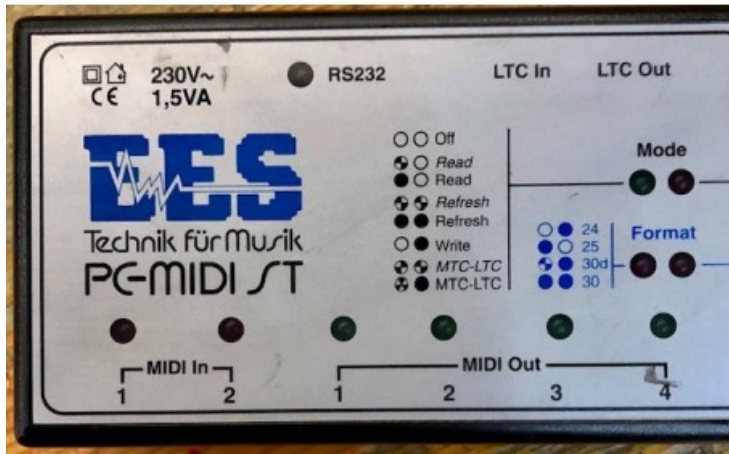

EES PC-MIDI-ST INTERFACCIA

50,00 € tax included

Reference: EEPCMIDIST

EES PC-MIDI-ST INTERFACCIA 2x MIDI-IN / 4x MIDI
OUT

EES PC-MIDI-ST INTERFACCIA

Conessioni :
2x MIDI-IN
4x MIDI OUT
LTC in
LTC out
RS-232