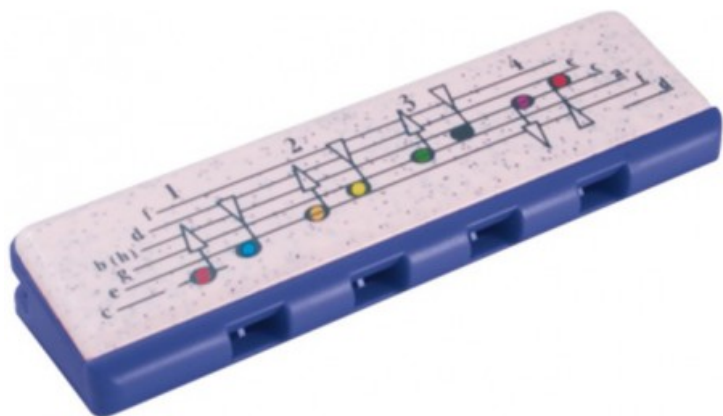

SPEEDY DARKBLUE/LIGHTBLUE

7,80 € tax included

Reference: 011611

SPEEDY DARKBLUE/LIGHTBLUE

Armonica per bambini.