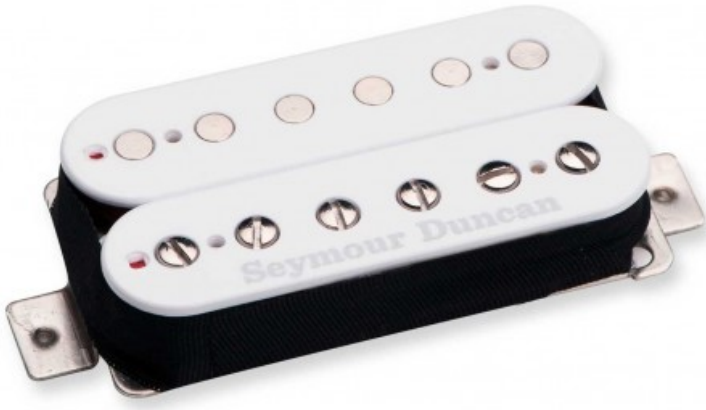

## JASON BECKER BRIDGE WHITE

**140,40 € tax included**

Reference: 640849

Jason Becker bridge White

11102-98-W A testament to the power of shred, the Perpetual Burn passive humbucker pickup lends any guitar a harmonic intensity worthy of the virtuoso that is Jason Becker. The saga of Jason Becker and Seymour Duncan spans decades, beginning in the late 80s when Jason approached us with a new humbucker design. Jason wanted a slightly hotter-than-vintage wind of 12K coupled with an Alnico 5 magnet to capture the perfect balance of output, warmth, and note-to-note clarity that all shredders dream of. Years later, the opportunity came for us to make Jason's vision a reality. The Perpetual Burn is made for endless tapping, wide bends, complex chords and intricate single note passages. And while Jason's signature pickup is the consummate shred machine, its medium output and voicing make it perfect for other demanding styles, ranging from progressive rock to fusion and beyond. Hand built in Santa Barbara, CA, the Perpetual Burn passive humbucker pickup comes with 4-conductor lead wire for multiple wiring options, is vacuum wax potted for squeal free operation, and is available in standard humbucker and Trembucker spacing.