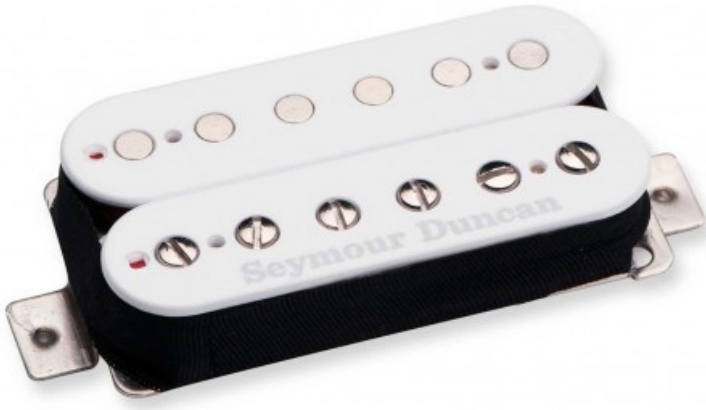

JASON BECKER BRIDGE WHITE

140,40 € tax included

Reference: 640849

Jason Becker bridge White

11102-98-W A testament to the power of shred, the Perpetual Burn passive humbucker pickup lends any guitar a harmonic intensity worthy of the virtuoso that is Jason Becker. The saga of Jason Becker and Seymour Duncan spans decades, beginning in the late 80s when Jason approached us with a new humbucker design. Jason wanted a slightly hotter-than-vintage wind of 12K coupled with an Alnico 5 magnet to capture the perfect balance of output, warmth, and note-to-note clarity that all shredders dream of. Years later, the opportunity came for us to make Jason's vision a reality. The Perpetual Burn is made for endless tapping, wide bends, complex chords and intricate single note passages. And while Jason's signature pickup is the consummate shred machine, its medium output and voicing make it perfect for other demanding styles, ranging from progressive rock to fusion and beyond. Hand built in Santa Barbara, CA, the Perpetual Burn passive humbucker pickup comes with 4-conductor lead wire for multiple wiring options, is vacuum wax potted for squeal free operation, and is available in standard humbucker and Trembucker spacing.