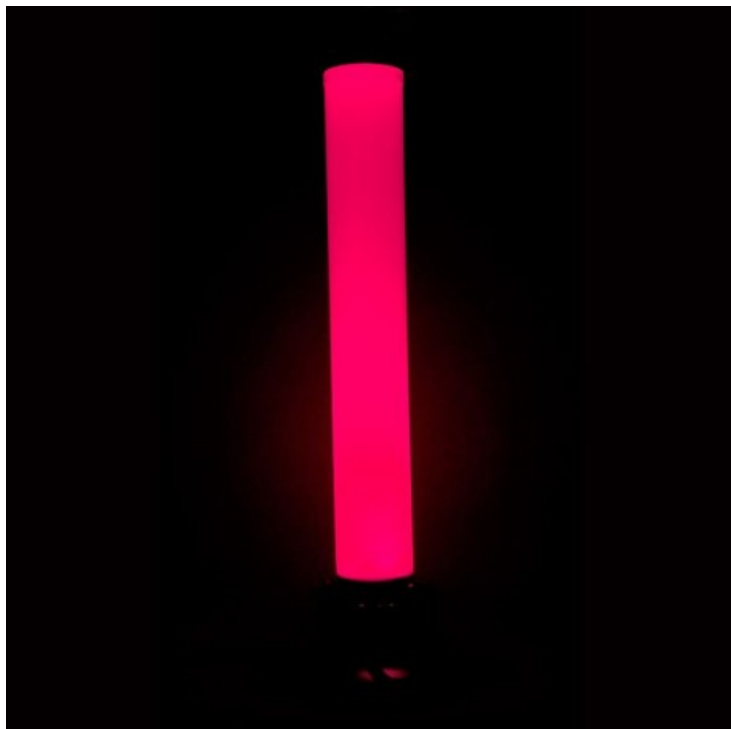

## AMERICAN DJ MAGNA TUBE

**39,00 € tax included**

Reference: ADMT

AMERICAN DJ MAGNA TUBE Accessorio per ADJ LED  
Flat Pars & WIFLY Pars