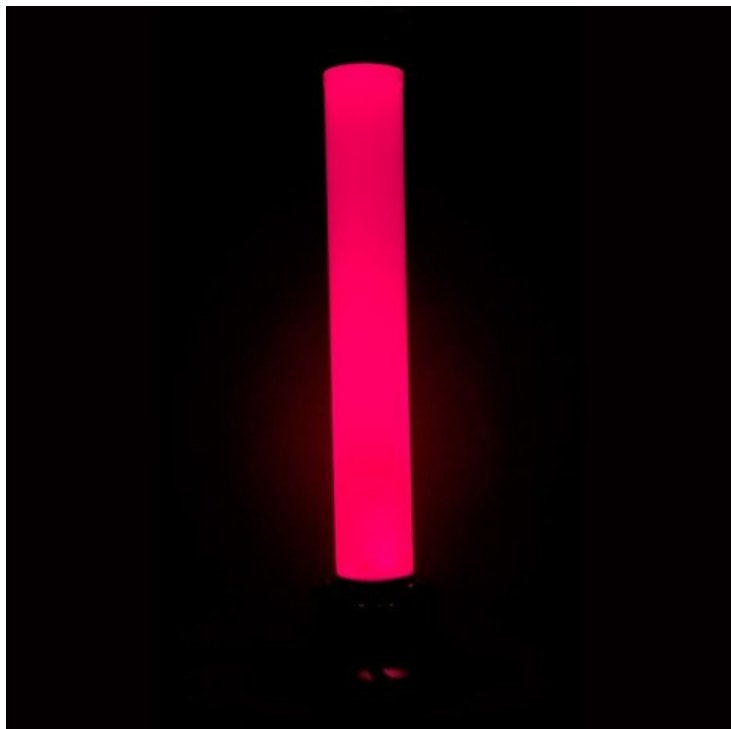

AMERICAN DJ MAGNA TUBE

39,00 € tax included

Reference: ADMT

AMERICAN DJ MAGNA TUBE Accessorio per ADJ LED
Flat Pars & WIFLY Pars