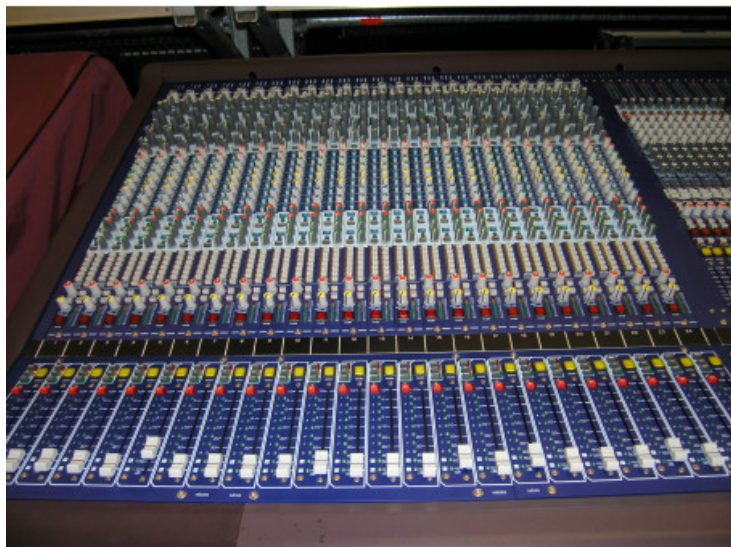

MIDAS HERITAGE 2000 MIXER ANALOGICO 48CH

9.900,00 € tax included

Reference: UMIH2000404

MIDAS HERITAGE 2000 40mono + 4 Stereo FRAME
48CH W/CASE + 2 PSU

MIDAS HERITAGE 2000 MIXER ANALOGICO PROFESSIONALE
CON FLIGHT-CASE E N°2 PSU