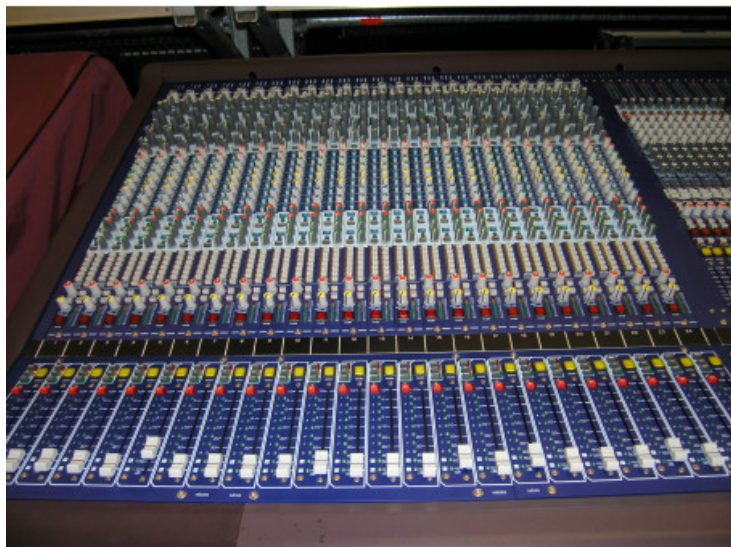

MIDAS HERITAGE 2000 MIXER ANALOGICO 48CH

9.900,00 € tax included

Reference: UMIH2000404

MIDAS HERITAGE 2000 40mono + 4 Stereo FRAME  
48CH W/CASE + 2 PSU

MIDAS HERITAGE 2000 MIXER ANALOGICO PROFESSIONALE  
CON FLIGHT-CASE E N°2 PSU