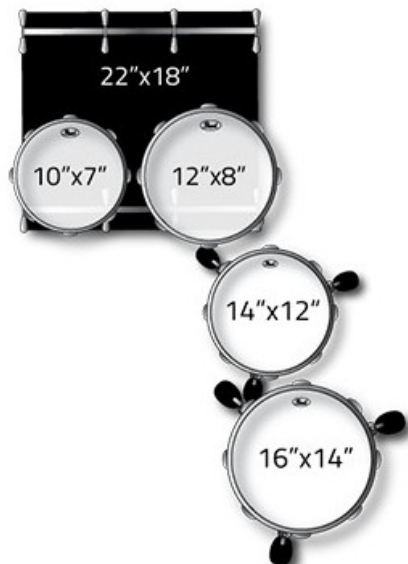

PEARL MASTER MAPLE COMPLETE -MCT- 5pz. solo fusti colore RED BURST STRIPE 836

2.499,00 € tax included

Reference: MCT925XEP/C836

MCT925XEP | 5-PC Shell Pack w/o  
(2218BX,1007T,1208T,1614F,1412F)

MCT925XEPC836 | MCT925XEP/C836 | PEARL  
MASTER MAPLE COMPLETE CASSA 22" -MCT- 5pz.  
solo fusti colore red burst stripe 836 |

5-PC Shell Pack w/o (2218BX,1007T,1208T,1614F,1412F)