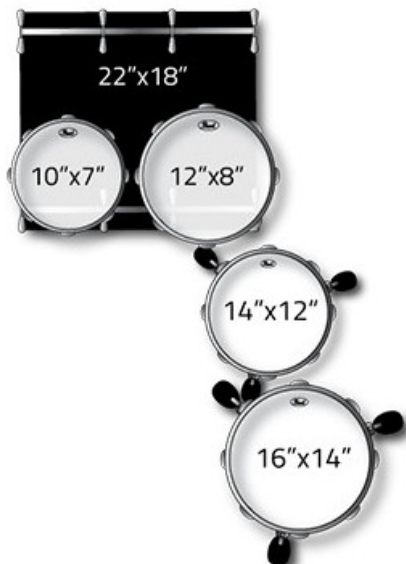

PEARL MASTER MAPLE COMPLETE -MCT- 5pz. solo fusti colore SATIN SAKURA  
CORAL 838

2.499,00 € tax included

Reference: MCT925XEP/C838

MCT925XEP | 5-PC Shell Pack w/o  
(2218BX,1007T,1208T,1614F,1412F)

MCT925XEPC838 | MCT925XEP/C838 | PEARL  
MASTER MAPLE COMPLETE CASSA 22" -MCT- 5pz.  
solo fusti colore satin sakura coral 838 |

5-PC Shell Pack w/o (2218BX,1007T,1208T,1614F,1412F)