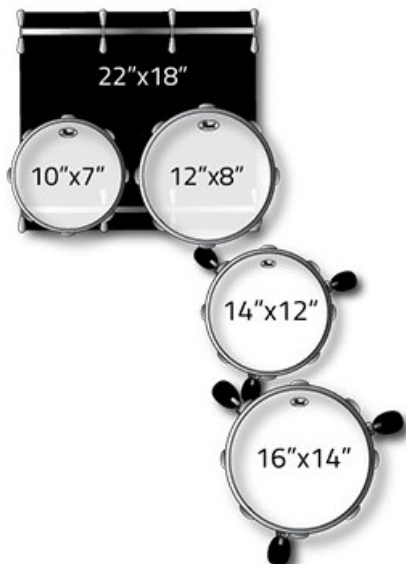

PEARL MASTER MAPLE COMPLETE -MCT- 5pz. solo fusti colore SATIN SAKURA CORAL 838

2.499,00 € tax included

Reference: MCT925XEP/C838

MCT925XEP | 5-PC Shell Pack w/o
(2218BX,1007T,1208T,1614F,1412F)

MCT925XEPC838 | MCT925XEP/C838 | PEARL
MASTER MAPLE COMPLETE CASSA 22" -MCT- 5pz.
solo fusti colore satin sakura coral 838 |

5-PC Shell Pack w/o (2218BX,1007T,1208T,1614F,1412F)