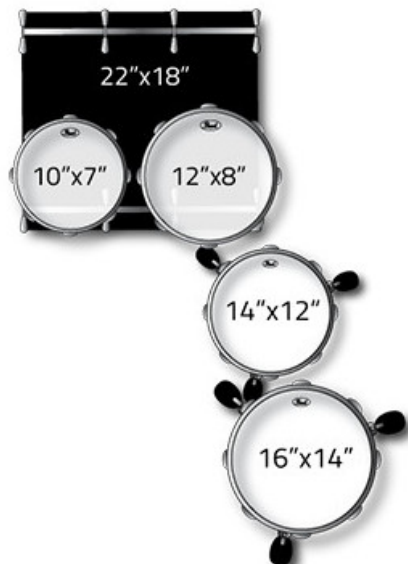

PEARL MASTER MAPLE COMPLETE -MCT- 5pz. solo fusti colore ALMOND RED STRIPE 840

**2.499,00 € tax included**

Reference: MCT925XEP/C840

MCT925XEP | 5-PC Shell Pack w/o  
(2218BX,1007T,1208T,1614F,1412F)

MCT925XEPC840 | MCT925XEP/C840 | PEARL  
MASTER MAPLE COMPLETE CASSA 22" -MCT- 5pz.  
solo fusti colore ALMOND RED STRIPE 840

5-PC Shell Pack w/o (2218BX,1007T,1208T,1614F,1412F)