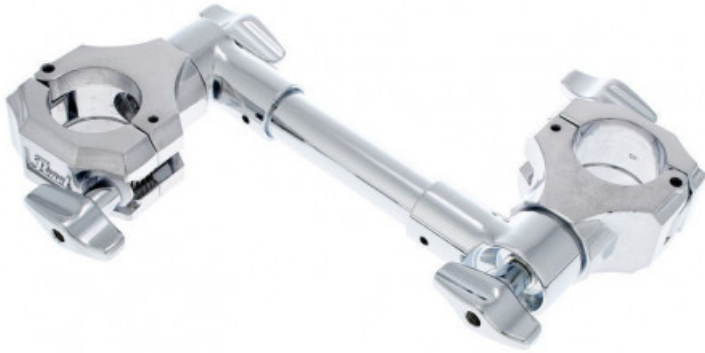

PEARL PCR-50R rotating dual pipe clamp

133,00 € tax included

Reference: PCR-50R

PCR-50r | PCR50r | MORSETTO SNODABILE PER RACK |

rotating dual PIPE CLAMP | CLAMP PER RACK DR-501 DR511 |

Rack Clamp

- Rotating dual pipe clamp
- Connects two 1.5" (38 mm) rack tubes
- Adjustable angle