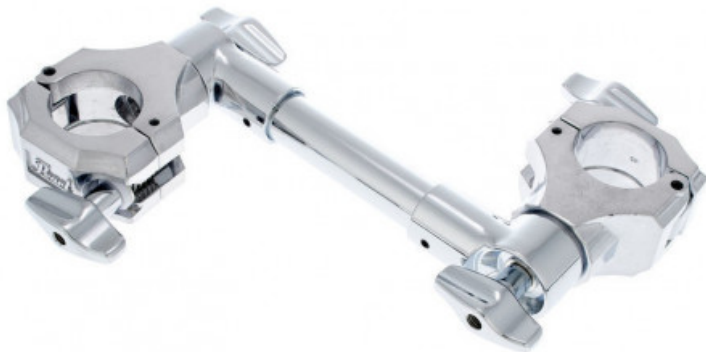

## PEARL PCR-50R rotating dual pipe clamp

**133,00 € tax included**

Reference: PCR-50R

PCR-50r | PCR50r | MORSETTO SNODABILE PER RACK |

rotating dual PIPE CLAMP | CLAMP PER RACK DR-501 DR511 |

### Rack Clamp

- Rotating dual pipe clamp
- Connects two 1.5" (38 mm) rack tubes
- Adjustable angle