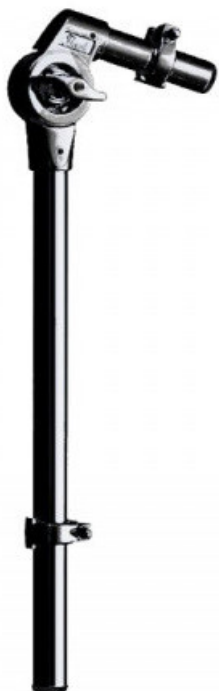

PEARL TH-70I/B Supporto tom lungo nero

42,00 € tax included

Reference: TH-70I/B

TH-70I/B | TOM HOLDER, GEAR TILTER, LONG

TH70IB | TH 70 | TOM HOLDER | SUPPORTO TOM | L
PER TOM

TOM HOLDER, GEAR TILTER, LONG