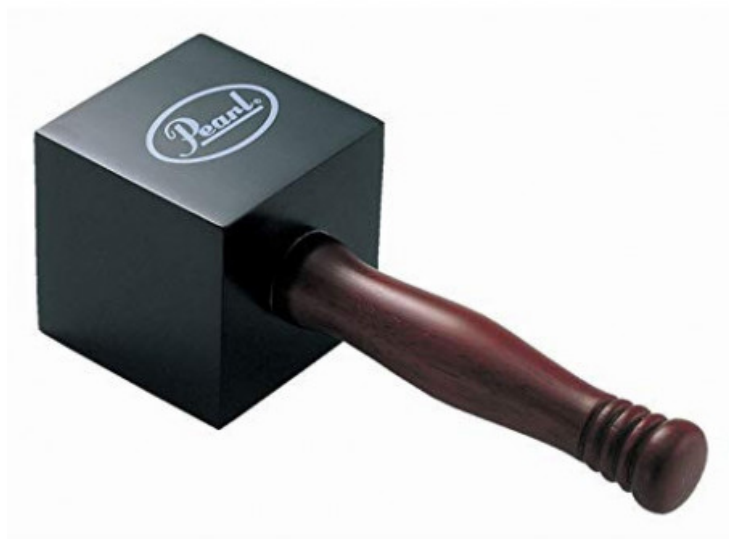

Traditional Achere Loud single Shaker w/Handle

37,00 € tax included

Reference: PAC-10FC

PAC-10FC | Traditional Achere Loud single Shaker
w/Handle

Traditional Achere Loud single Shaker w/Handle