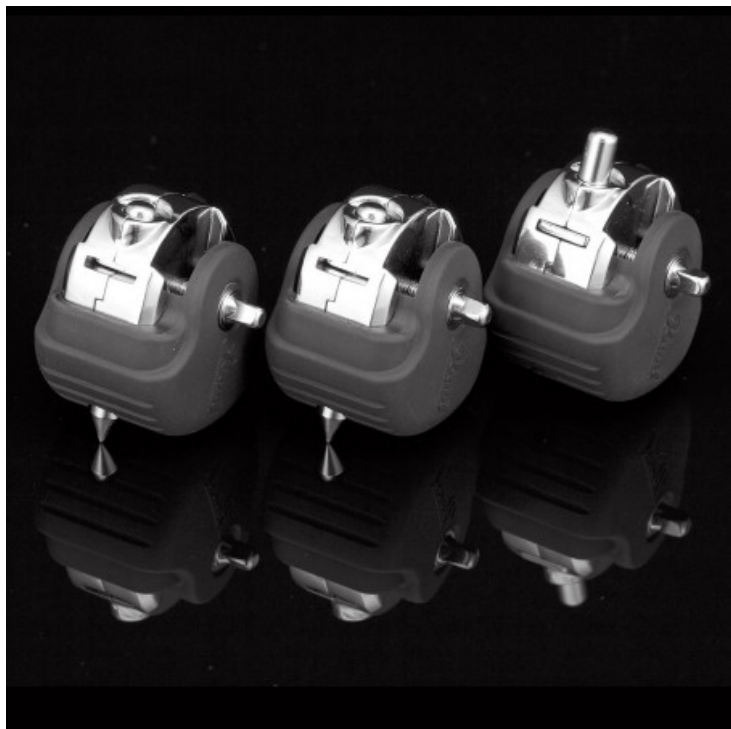

Set of 3 for BC-2030, BC-1030, C-1030, S-1030, S-1030L,T-1030, TC-1030

109,00 € tax included

Reference: CVT-300/3

CVT-300/3 | Set of 3 for BC-2030, BC-1030, C-1030,
S-1030, S-1030L,T-1030, TC-1030

Set of 3 for BC-2030, BC-1030, C-1030, S-1030, S-1030L,T-1030, TC-1030