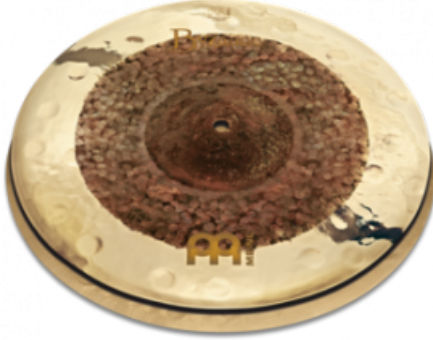

B15DUH

554,90 € tax included

Reference: 044811

B15DUH

'Meinl Byzance Extra Dry B15DUH 15" Dual Hi-hat, coppia'