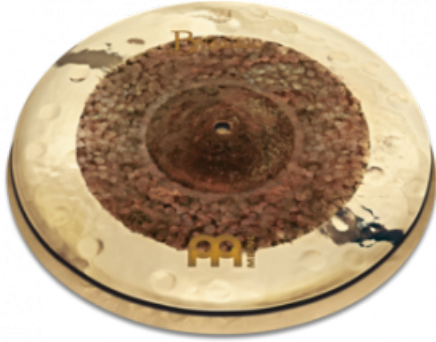

B15DUH

554,90 € tax included

Reference: 044811

B15DUH

'Meinl Byzance Extra Dry B15DUH 15" Dual Hi-hat, coppia'