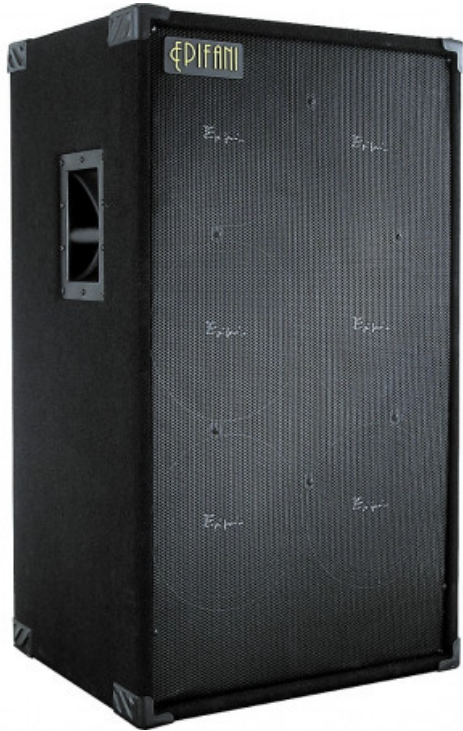

EPIFANI NYC T610 CABINET

1.550,00 € tax included

Reference: EPT610

EPIFANI "NYC" T610

The NYC T610 is equipped with six 250 watt B&C Custom 10" drivers providing an astonishing 1500 watts (RMS) of power, making it the most powerful 6x10 cabinet on the market. Using two separate isolation chambers, the T610 offers unsurpassed clarity and the most accurate sound reproduction even at the most extreme sound pressure levels. This cabinet has been designed for use in large venues while still providing a chest pounding punch, from front row to last!