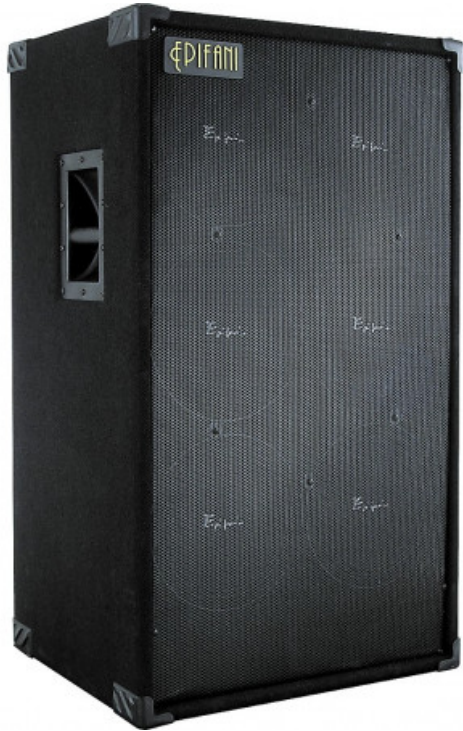

## EPIFANI NYC T610 CABINET

**1.550,00 € tax included**

Reference: EPT610

EPIFANI "NYC" T610

The NYC T610 is equipped with six 250 watt B&C Custom 10" drivers providing an astonishing 1500 watts (RMS) of power, making it the most powerful 6x10 cabinet on the market. Using two separate isolation chambers, the T610 offers unsurpassed clarity and the most accurate sound reproduction even at the most extreme sound pressure levels. This cabinet has been designed for use in large venues while still providing a chest pounding punch, from front row to last!