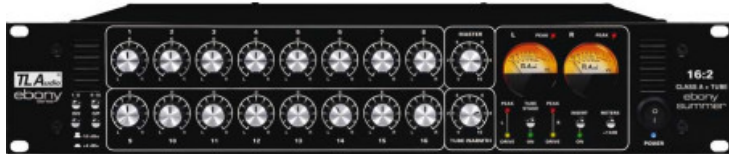

TL AUDIO A4 B-STOCK

1.065,00 € tax included

Reference: TLA4

TL AUDIO A4

*** PRODOTTO IN ESPOSIZIONE ***

*** PRODOTTO IN ESPOSIZIONE ***

Discrete Class A16:2 Summing Mixer

British Summers Just Got Better...

The Ebony A4 is the latest addition to TL Audio's newest range, the Ebony Series – a sleek looking range of black Discrete Class A Processors.

The A4 is a 16:2 summing mixer housed in a 2U unit and features 16 balanced inputs on TRS and D-Sub with individual pan controls. All inputs are also switchable between +4 and -10 for greater flexibility.

The unit uses top quality Discrete Class A circuitry throughout for a pristine signal path and a clean and precise sound. The Ebony Summer also boasts the clever ability to activate an optional tube stage on the master bus' once activated, you can simply dial in the exact amount of warmth you want from a dedicated dual triode tube stage - offering your recordings an unbeatable depth, warmth and finish in the way that only tubes can.

The addition of balanced insert points on the master bus section also means that you can patch in a stereo compressor / EQ (like the Ebony A2) and gain a complete professional mastering solution and back end to your system. Not only beautiful in appearance with its high gloss black finish, brightly lit VU meters and 'alloy' looking dials, but also in sound with its flexible options for clean and pristine to smooth, detailed and warm, it is also beautiful in it's name and affordability, proving to be the most cost effective discrete Class A and tube summing solution on the market.

- # Discrete Class A Electronics
- # Dual Triode ECC83 tube stage in master section
- # Variable drive control
- # Ability to switch tube in and out of circuit path
- # 16 Balanced inputs on TRS / D-Sub