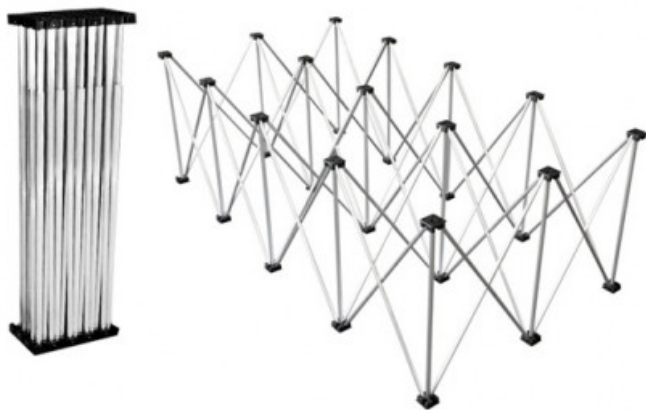

SIXTEMA T.S060 THEATART STRUTTURA 200X100X0.60

169,00 € tax included

Reference: SITS060

SIXTEMA T.S060 THEATART STRUTTURA
200X100X0.60

Struttura aperta:

- superficie 200x100 cm
- altezza 60cm
- 15 gambe

Peso: 6,0 kg