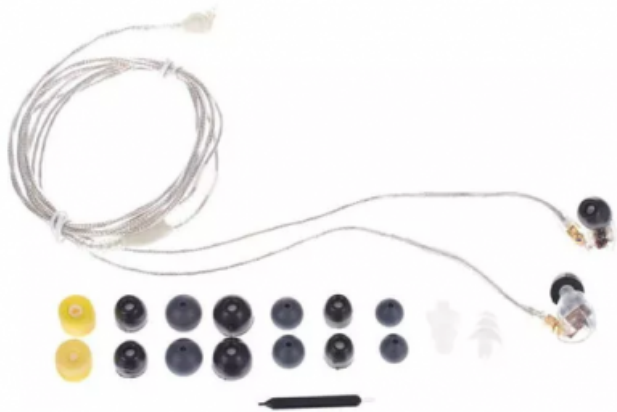

SHURE SE 535 CL (CLEAR) Professional 2-Way In-Ear Earphones

419,00 € tax included

Reference: SHSE535CL

SHURE SE 535 CL (CLEAR) Professional 2-Way In-Ear Earphones

Triple High-Definition MicroDrivers

Featuring Triple High-Definition MicroDrivers, the SE535 utilizes dedicated tweeter and dual woofers to deliver spacious sound with rich bass. A detachable cable with wire-form fit enables easy replacement, both extending the life of your investment and providing a secure, comfortable fit. Sound Isolating sleeves in multiple sizes provide up to 37 dB of isolation, and a wide assortment of accessories offer premium customization.

Product Overview:

- Spacious Sound with Rich Bass
- Sound Isolating Design
- Speaker Type: Triple High-Definition MicroDrivers
- 2-Year Limited Warranty (see warranty information)
- Included Premium Fit Kit
- Available in clear or metallic bronze

The choice for discriminating professionals and audiophiles, the SE535 utilizes Triple High-Definition MicroDrivers for incredibly spacious sound with rich bass. Evolved from personal monitor technology road-tested by pro musicians and fine-tuned by Shure engineers, SE535 earphones deliver an unparalleled listening experience allowing you to hear the details of your music like never before.

Frequency Range

18Hz – 19kHz

Input Connector
Gold-plated 3.5 mm (1/8")

Cable
64" Detachable (at ear) with wireform fit