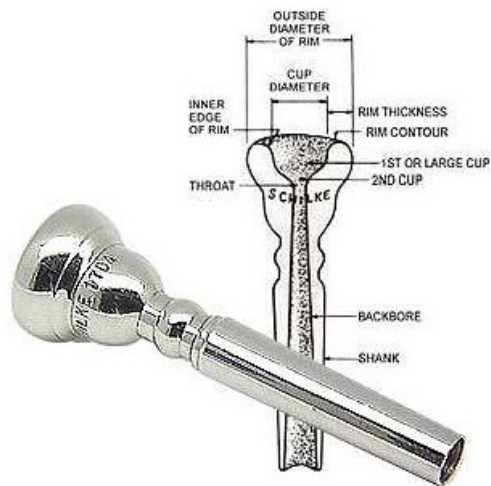

## SCHILKE 20

34,30 € tax included

Reference: SC20

SCHILKE 20

Schilke 20 bocchino per tromba. This large diameter is for the robust embouchure. Used by the symphony orchestra player.  
Peso volumetrico: 0.52Kg