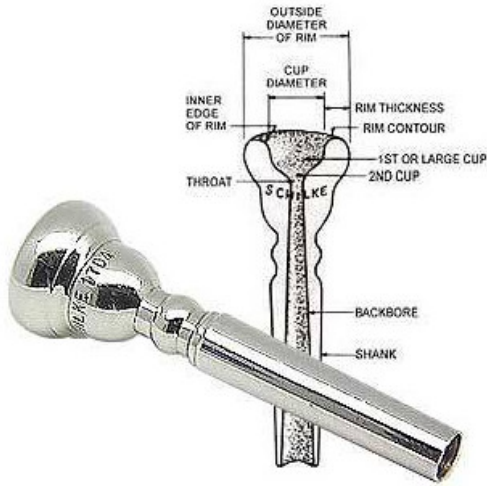

## SCHILKE 15 C4

34,30 € tax included

Reference: SC15C4

SCHILKE 15 C4

Schilke bocchino 15C4 per tromba. Similar to the #15. The semi flat #4 rim provides for greater endurance.  
Peso volumetrico: 0.47Kg