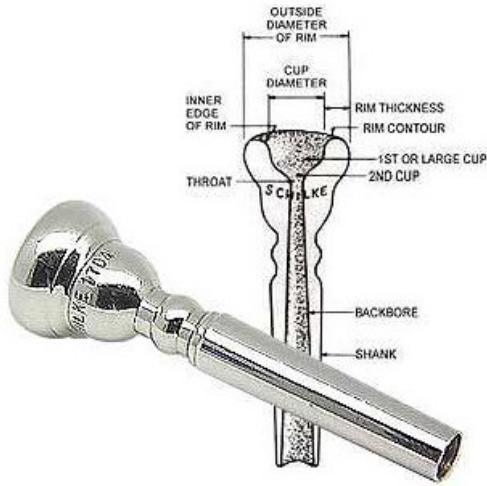

SCHILKE 15 C4

34,30 € tax included

Reference: SC15C4

SCHILKE 15 C4

Schilke bocchino 15C4 per tromba. Similar to the #15. The semi flat #4 rim provides for greater endurance.
Peso volumetrico: 0.47Kg