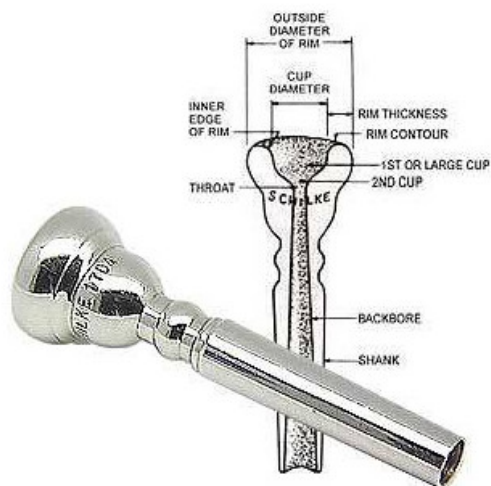

SCHILKE 15 B

49,90 € tax included

Reference: SC15B

SCHILKE 15 B

Schilke 15B bocchino per tromba. Same as the #15 except the shallower medium- small "B" cup produces a brighter quality of sound.
Peso volumetrico: 0.5Kg