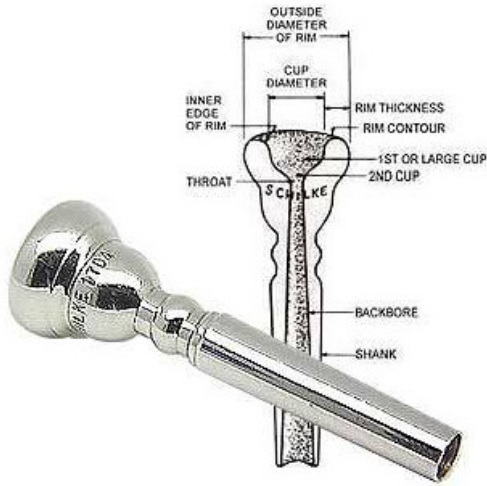

## SCHILKE 15

**38,50 € tax included**

Reference: SC15

SCHILKE 15

Schilke 15 bocchino per tromba. An excellent bocchino with Schilke average standard characteristics for free blowing and all-around playing.

Peso volumetrico: 0.54Kg