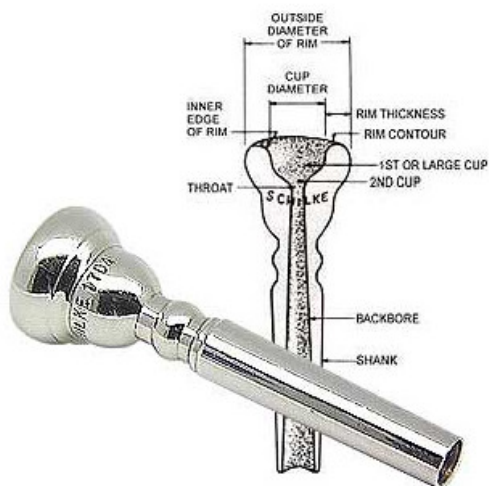

SCHILKE 14

75,00 € tax included

Reference: SC14

SCHILKE 14

Schilke 14 bocchino per tromba. All the Schilke standard characteristics make this an excellent bocchino per the legitimate musician to produce a full orchestral quality.

Peso volumetrico: 0.51Kg