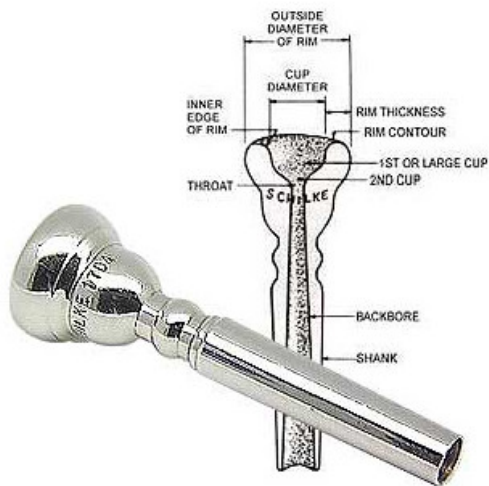

SCHILKE 14

75,00 € tax included

Reference: SC14

SCHILKE 14

Schilke 14 bocchino per tromba. All the Schilke standard characteristics make this an excellent bocchino per the legitimate musician to produce a full orchestral quality.

Peso volumetrico: 0.51Kg