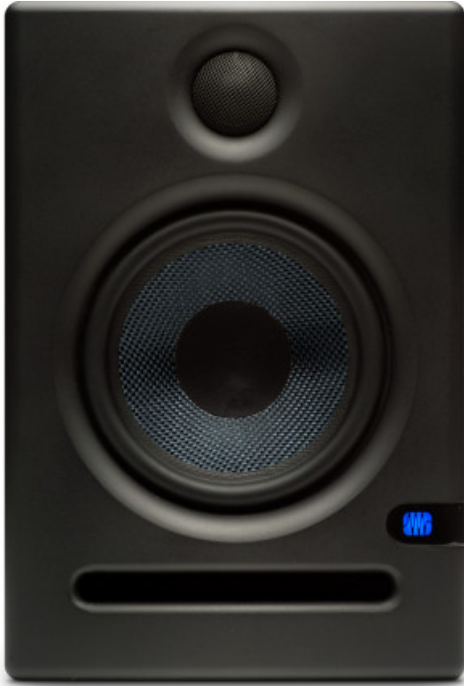

PRESONUS ERIS E5 STUDIO MONITOR BI-AMP.1X5,25", 80W, WWAVE GUIDE

210,00 € tax included

Reference: PRERISE5

PRESONUS ERIS E5 STUDIO MONITOR BI-AMP.1X5,25", 80W, WWAVE GUIDE

Active Studio Monitor Set

5.25" (133 mm) woofer with Kevlar cone
1"(25 mm) tweeter with silk cone
Power: Class AB power amplifiers with 45 / 35 W
Frequency range: 53 - 22,000 Hz
Gain control
Input impedance: 10 kOhm
Mid-range controls: Peak EQ, 1 kHz, +/- 6 dB
Treble controls: Cow tail filter, 4.5 kHz, +/- 6 dB
Switchable highpass filter: 80 Hz - 100 Hz
Acoustic-Space switch: -2 dB, -4 dB
Crossover frequency: 3 kHz
Maximum continuous SPL 102 dB
Input: XLR and jack (balanced) and RCA (unbalanced)
Shielded against RF interference
Switch-on delay
Output current limiting
Overheating, transient and subsonic protection circuit
Dimensions (W x D x H): 178 x 198 x 260 mm
Weight: 4.63 kg
Includes: 2 Monitors (1 pair)