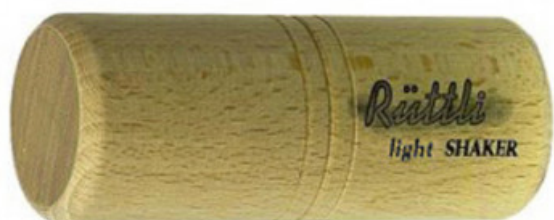

RTTLI SHAKER GRANDE IN LEGNO LIGHT

6,00 € tax included

Reference: MK536509

RTTLI SHAKER GRANDE IN LEGNO LIGHT

Corpo in faggio
Coperchio in acacia