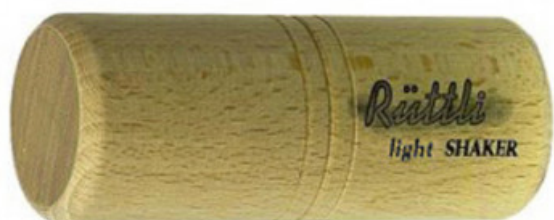

## RTTLI SHAKER GRANDE IN LEGNO LIGHT

6,00 € tax included

Reference: MK536509

RTTLI SHAKER GRANDE IN LEGNO LIGHT

Corpo in faggio  
Coperchio in acacia