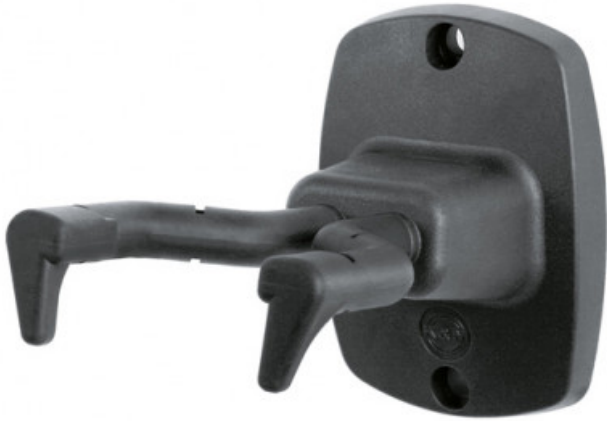

KONIG & MEYER 16240 GUITAR WALL MOUNT BLACK

15,40 € tax included

Reference: KM16240

KONIG & MEYER 16240 GUITAR WALL MOUNT
BLACK

K&M 16240-000-55 GUITAR WALL MOUNT

Screw-on type wall mount which accommodates a wide variety of guitar shapes. Features a patented flexible hooking-in and clamping system which quickly and firmly grasps the guitar neck. Studs at support arms provide extra protection. Support arms are covered with non-marring rubber to protect the instrument. Mounting plate made from high quality plastic material.

Data:

- Dimensions: 84 x 108 x 152 mm
- Direction: forward-turned
- Instrument support: non-marring plastic material
- Material: plastic, steel
- Special features: patented flexible hooking-in and clamping system' studs at support arms provide extra protection' suitable for asymmetric guitar necks
- Suitable for: acoustic and electric guitars
- Type: black
- Weight: 0.19 kg
- Yoke: self-locking