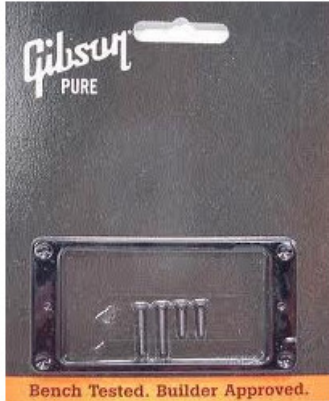

## GIBSON PRPR-010 NECK PICKUP MOUNTING RING

**4,90 € tax included**

Reference: GIPRPR010

## GIBSON PRPR-010 NECK PICKUP MOUNTING RING

### GIBSON PRPR-010 NECK PICKUP MOUNTING RING

Pickup Mounting Ring - (1/8" - Neck) Black