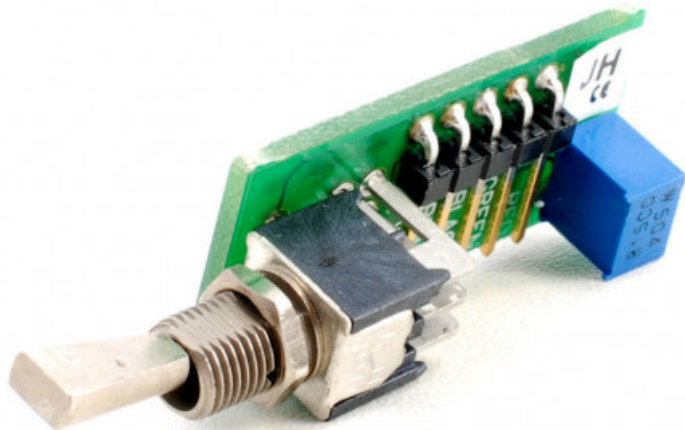

EMG PA2 PREAMP BOOSTER

35,00 € tax included

Reference: EMPA2

EMG PA2 PREAMP BOOSTER

The PA2 is a straight booster preamplifier mounted on a minitoggle switch. Perfect if you want to just plain overdrive the input of your amp for distortion. It has a trim pot so you can preset the amount of boost up to an additional 20 dB. The PA2 will also work with passive pickups.