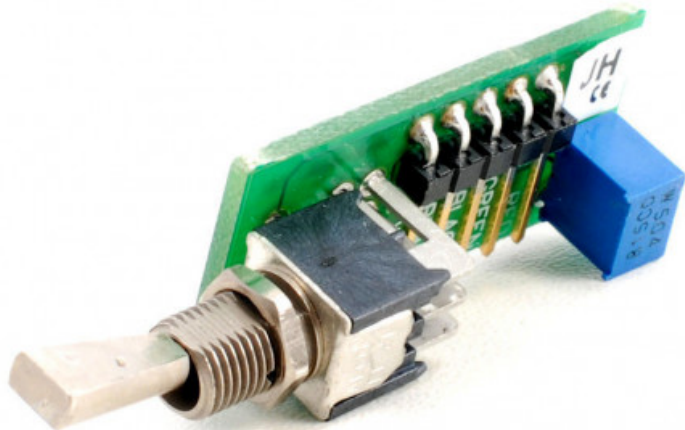

## EMG PA2 PREAMP BOOSTER

**35,00 € tax included**

Reference: EMPA2

EMG PA2 PREAMP BOOSTER

The PA2 is a straight booster preamplifier mounted on a minitoggle switch. Perfect if you want to just plain overdrive the input of your amp for distortion. It has a trim pot so you can preset the amount of boost up to an additional 20 dB. The PA2 will also work with passive pickups.