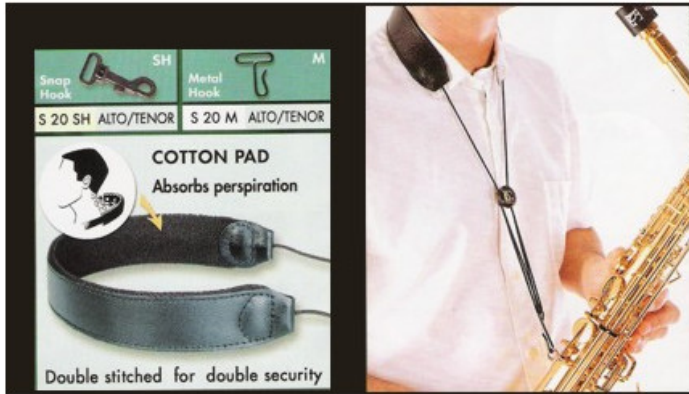

BG S20 M

29,00 € tax included

Reference: BGS20M

BG S20 M

BG COLLARE S20M SAX ALTO E TENORE