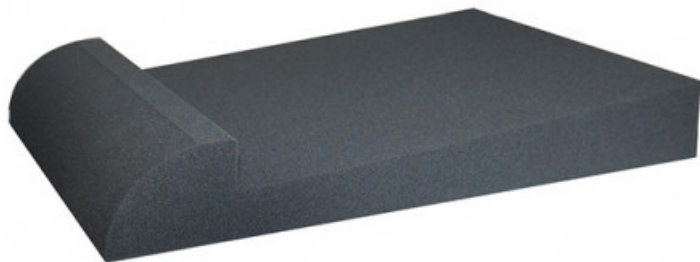

## APEXTONE SI07L PAD ISOLANTE STUDIO MONITOR LARGE

**12,50 € tax included**

Reference: APSI07L

APEXTONE SI07L PAD ISOLANTE STUDIO  
MONITOR LARGE

Specialcy designed for studio  
Made of special high density foam  
Multi-angle adjustable,+-10 degree,+-5degree,0 degree  
Suitable for most famous brand studio monitors  
Top piece can be used as a separate stabilizer  
size: 330 x 280mm