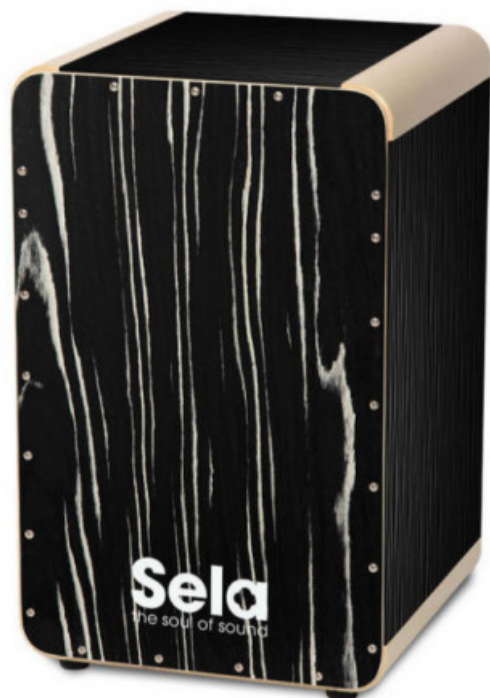

SELA SE 024 WAVE BLACK MAKASSAR

239,00 € tax included

Reference: SE024

SELA SE 024 WAVE BLACK MAKASSAR

Sela SE 024 Wave Black Makassar, new composite material consisting of wood and plastic, Special Coated 15 mm birch body, 11 layers, Handpicked Sela Thin Splash playing surface (exchangeable), Solid, rounded corners of finest maple wood, adjustable snare sound, Clap Corner Sound, Nonslip Rubber Feet, transversal grooves structure of the, side parts even allows güiro and washboard like playing techniques, Dimension: 47cm x30 cm x30cm, Made in Germany